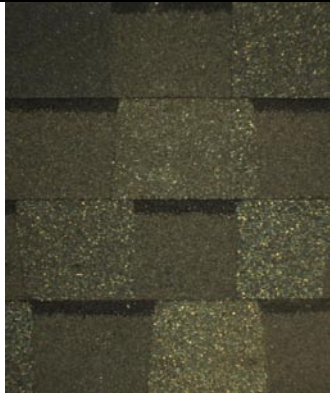

Your Roofing: Your roofing is discontinued; similar matches are available!

Specifications of Your Roofing:

Product: OriginalBrand Original Product Line
Type: Aligned Granule
Color: Sand
Warranty: 30 years
Mat: Organic
Manufacturer Info: www.originalbrand.com / (888) 555-5555

Helpful Comments:

- See below for matches and availability.
- The original product was constructed from organic mat. Current products are available with fiberglass mat.